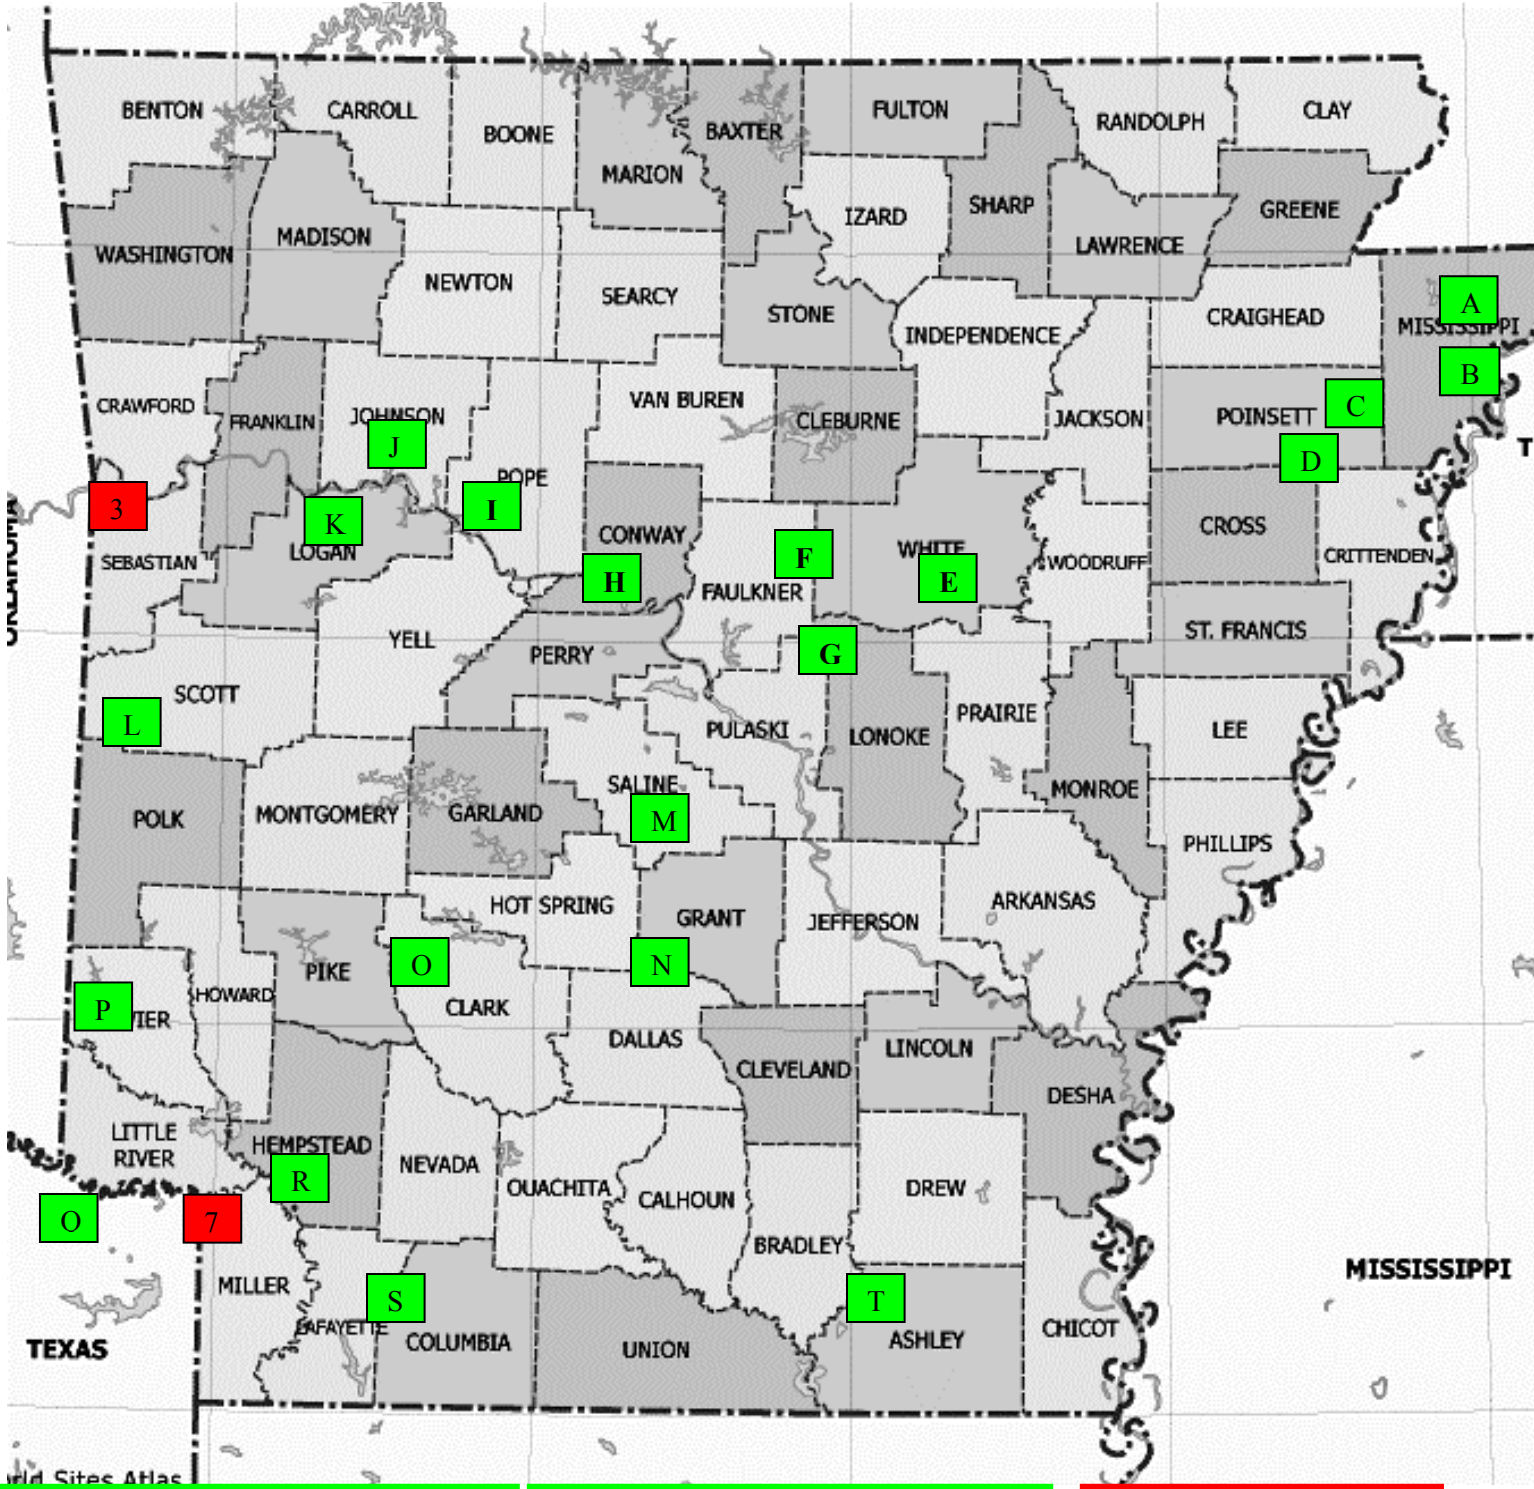

# MEETING HUTS

- A. GS Little Hut, Blytheville
- B. Scout Hut, Osceola
- C. GS Hut, Lepanto
- D. GS Hut, Tyroneza
- E. White Co. Program Center, Searcy
- F. Juliette Low Service Center, Ward
- G. JAGS Program Center, Jacksonville
- H. Faulkner Program Center, Conway
- I. Trefoil Program Center, Russellville
- J. GS Cabin, Clarksville

- K. McNeil Cabin, Paris
- L. Forrester Building, Waldron
- M. Benton Program Center, Benton
- N. Girl Scout Hut, Malvern
- O. Arkad. Log Scout Hut, Arkadelphia
- P. Girl Scout Hut, De Queen
- Q. New Boston Hut, New Boston, TX
- R. Hope Scout Center & Hut, Hope
- S. Highland Hut, Magnolia
- T. The Hut, Crossett

- 3. Kelley Cabin  
Cookie Cabins  
Troop House  
Nature Center  
Burnham Woods
- 7. Our House